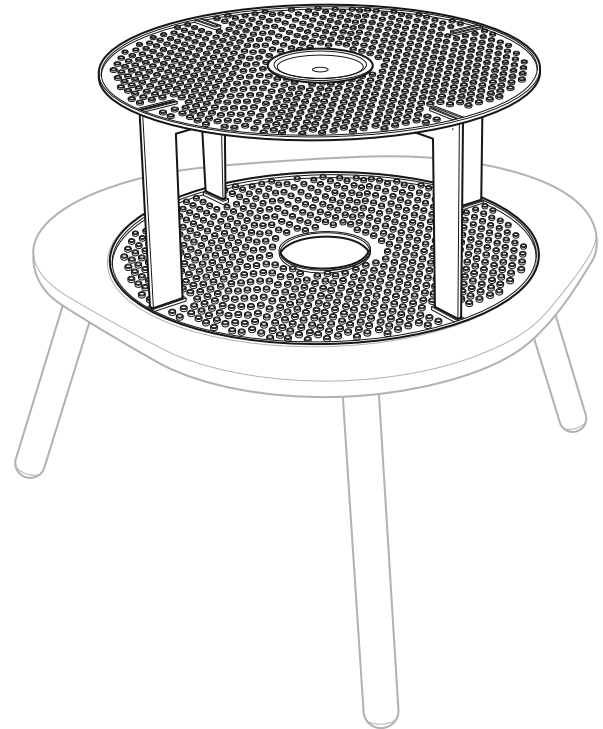

# Stokke® MuTable™ Concept

18 Months

3+ Years

6+ years and beyond \*

\* From 6 years, Table and chair Extensions should be used.