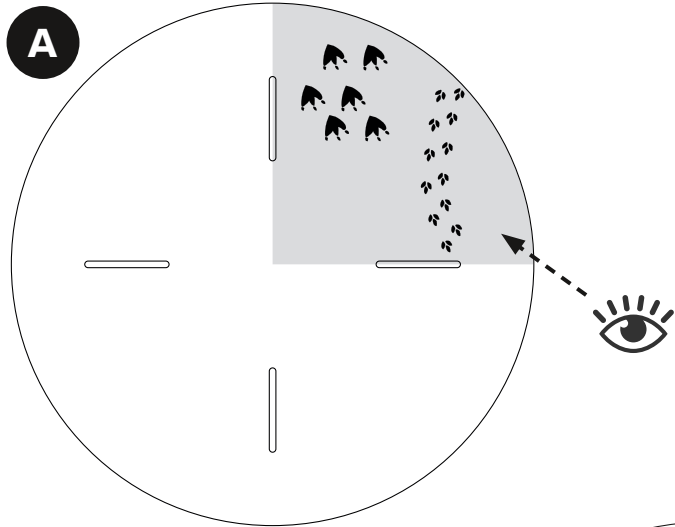

Items included

AE العنصر المضممة BG Включени части CN Simpl. 内含物品 CN Trad. 内含物品 CZ Zahrnuté položky DE Packungsinhalt DK Medfølgende dele EE Komplektis sisalduvad ES Objetos incluidos FI Toimitussisältö
FR Articles inclus GR Αντικείμενα περιεχομένων HR Dijelovi u kompletu HU Tartozékok IT Articoli inclusi JP 同梱品 KR 포함 품목 LT Sudedamosios dalys LV Iekārtie punkti NL Meegeleverde onderdelen
NO Deler som følger med PL Elementy zestawu PT Peças incluídas RO Articole incluse RS Uključeni delovi RU Комплект поставки SE Medföljande delar SI Vključeno aketu SK Obsiahnuté položky
TR Ürünle birlikte gelen parçalar UA До складу входять