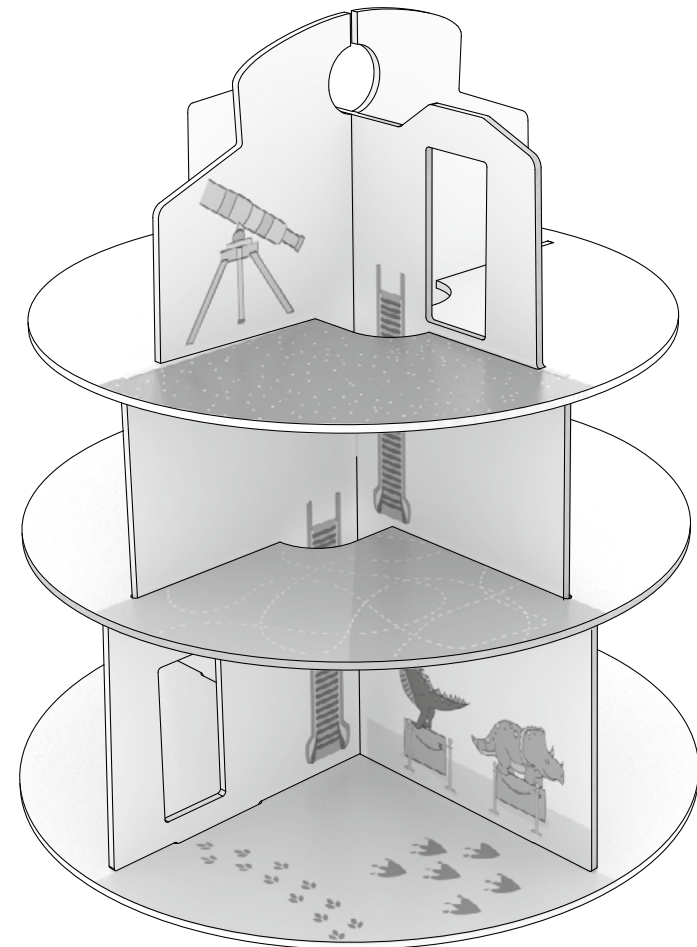

TR KULLANICI KILAVUZU

UA ІНСТРУКЦІЯ

Stokke® MuTable™ Concept

18 Months

3+ Years

6+ years and beyond *

* From 6 years, Table and chair Extensions should be used.

Items included