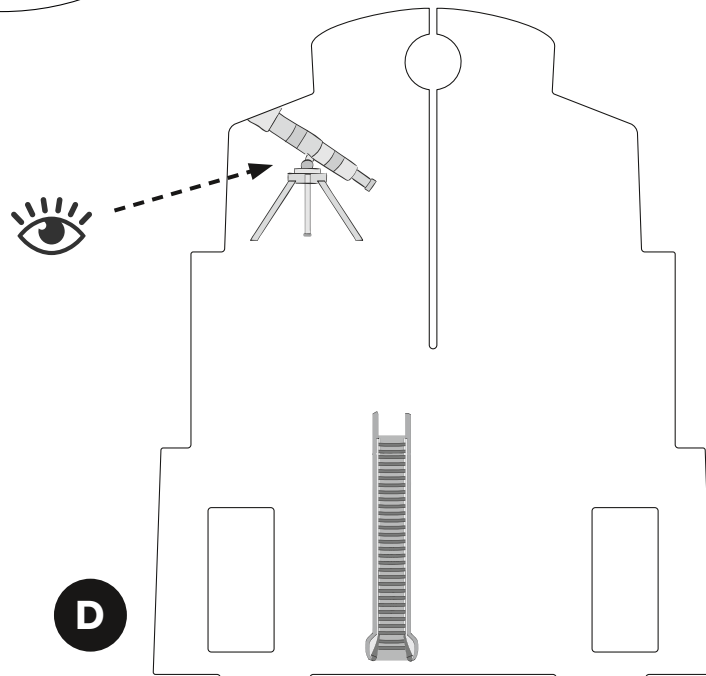

Items included

AE العنصر المضممة BG Включени части CN Simpl. 内含物品 CN Trad. 内含物品 CZ Zahrnuté položky DE Packungsinhalt DK Medfølgende dele EE Komplektis sisalduvad ES Objetos incluidos FI Toimitussisältö
FR Articles inclus GR Αντικείμενα περιεχομένων HR Dijelovi u kompletu HU Tartozékok IT Articoli inclusi JP 同梱品 KR 포함 품목 LT Sudedamosios dalys LV Iekārtie punkti NL Meegeleverde onderdelen
NO Deler som følger med PL Elementy zestawu PT Peças incluídas RO Articole incluse RS Uključeni delovi RU Комплект поставки SE Medföljande delar SI Vključeno aketu SK Obsiahnuté položky
TR Ürünle birlikte gelen parçalar UA До складу входять