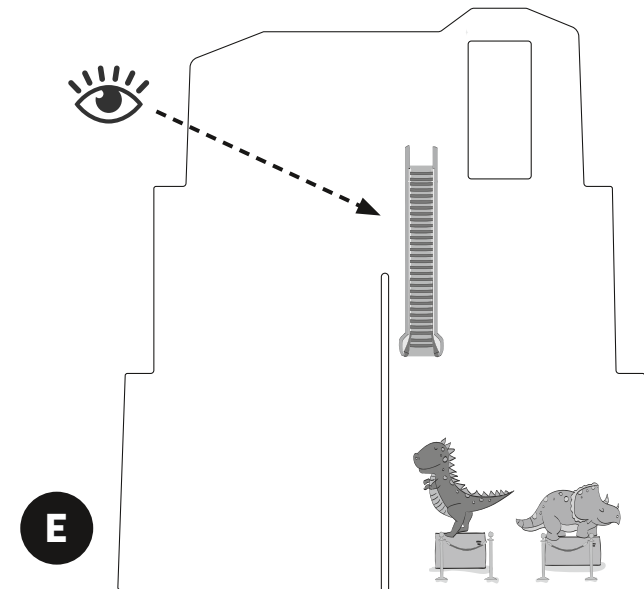

Items included

AE العنصر المضممة BG Включени части CN Simpl. 内含物品 CN Trad. 内含物品 CZ Zahrnuté položky DE Packungsinhalt DK Medfølgende dele EE Komplektis sisalduvad ES Objetos incluidos FI Toimitussisältö
FR Articles inclus GR Αντικείμενα περιεχομένων HR Dijelovi u kompletu HU Tartozékok IT Articoli inclusi JP 同梱品 KR 포함 품목 LT Sudedamosios dalys LV Iekārtie punkti NL Meegeleverde onderdelen
NO Deler som følger med PL Elementy zestawu PT Peças incluídas RO Articole incluse RS Uključeni delovi RU Комплект поставки SE Medföljande delar SI Vključeno aketu SK Obsiahnuté položky
TR Ürünle birlikte gelen parçalar UA До складу входять